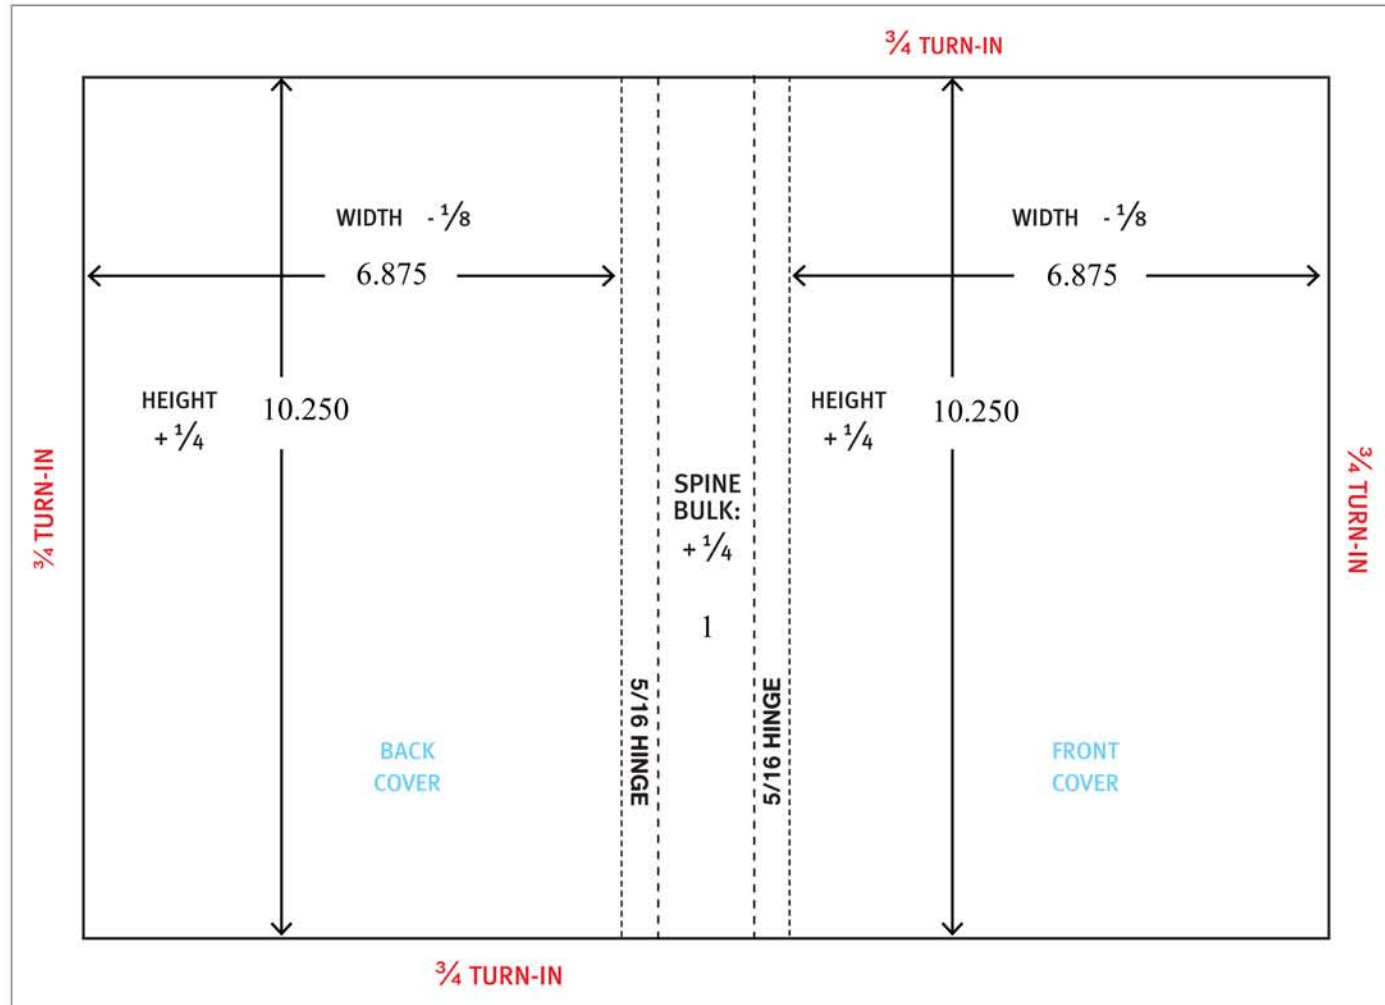

920 Links Avenue
Landisville, PA 17538

P: (717) 399-0209
E: ypi.info@yurchak.com

Company:	
Project Name:	
B & W Pages:	
Color Pages:	
B & W Text Stock:	
Color Text Stock:	
Trim Size:	7 × 10
Spine Bulk:	.75

PPI—Ask your customer service rep.

PPI—Ask your customer service rep.

If you're filling in manually, please use 3 decimals: 6.375 (6%) for Trim

Figure spine bulk by dividing number of pages by PPI, round to nearest 32nd. Use 4 decimals for accuracy.

Fraction	Decimal
3/32	.0937
5/32	.1562
7/32	.2187
9/32	.2812
11/32	.3437
13/32	.4062
15/32	.4687
17/32	.5312
19/32	.5937
21/32	.6563
23/32	.7188
25/32	.7813
27/32	.8438
29/32	.9063
31/32	.9688
1/16	.0625
3/16	.1875
5/16	.3125
7/16	.4375
9/16	.5625
11/16	.6875
13/16	.8125
15/16	.9375
1/8	.1250
3/8	.3750
5/8	.6250
7/8	.8750
1/4	.2500
3/4	.7500
1/2	.5000
1	1.00

Total Width
16.8750

Total Height
11.7500